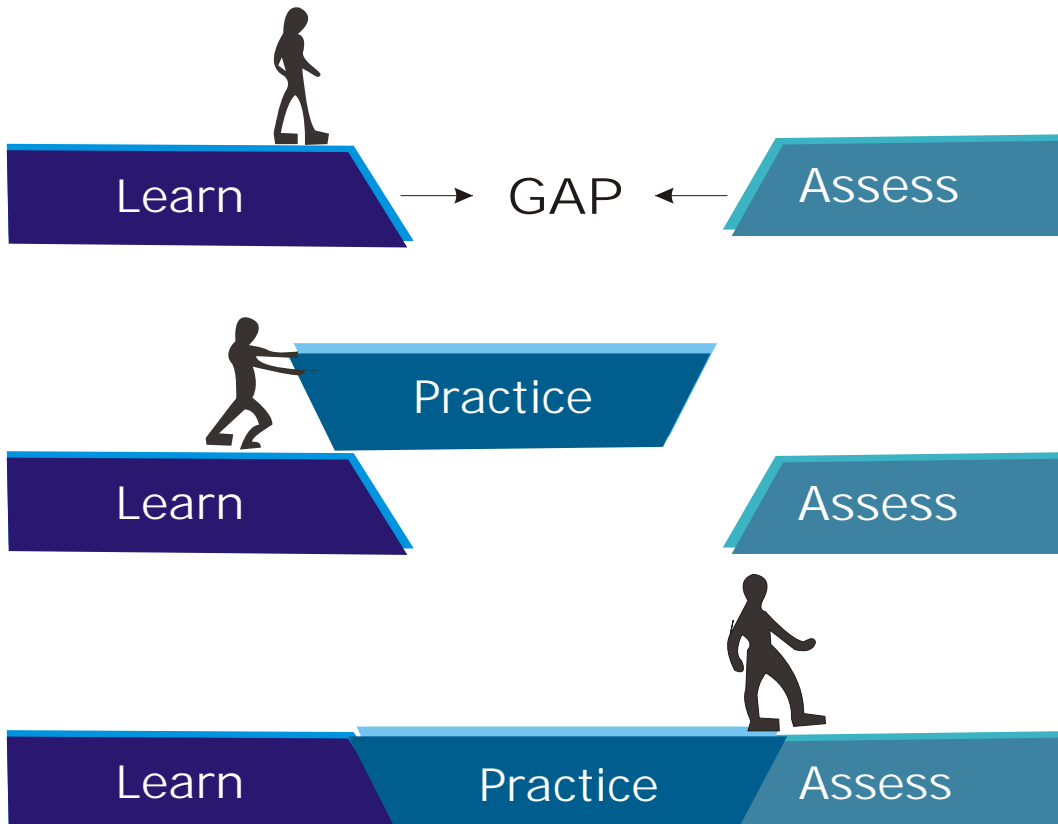

Triple Play

The Most Comprehensive and Complete Learning Method

Triple Play is a brand new 3 step online learning system from STAM Interactive Solutions. It is comprehensive and complete and promises to enhance and enrich the learning process

The Most Comprehensive and Complete Learning Method

STAM on account of its extensive experience with Fortune 500 clients has understood and appreciated the need for a Practice Section in the learning solution. A Practice Section is treated as a bridge between Learning and Assessment. Under the Practice Section, the user will undergo an exercise without any guidance in terms of instructions and or audio support. In case of an error committed by the user, the same will be communicated to him by means of an onscreen alert. The user has the option of revisiting the course and learning the concept. The objective of the Practice section is to ensure a better learning and improved assessment results.

Key Highlights of Triple Play

- 
- Improved Learning Experience
 - Better Learning Outcomes
 - Intermediary Practice Section to vet the learnt concepts
 - Hands on experience to the end user
 - Magnified assessment results
 - Courseware development as per STAM proven SINC Development