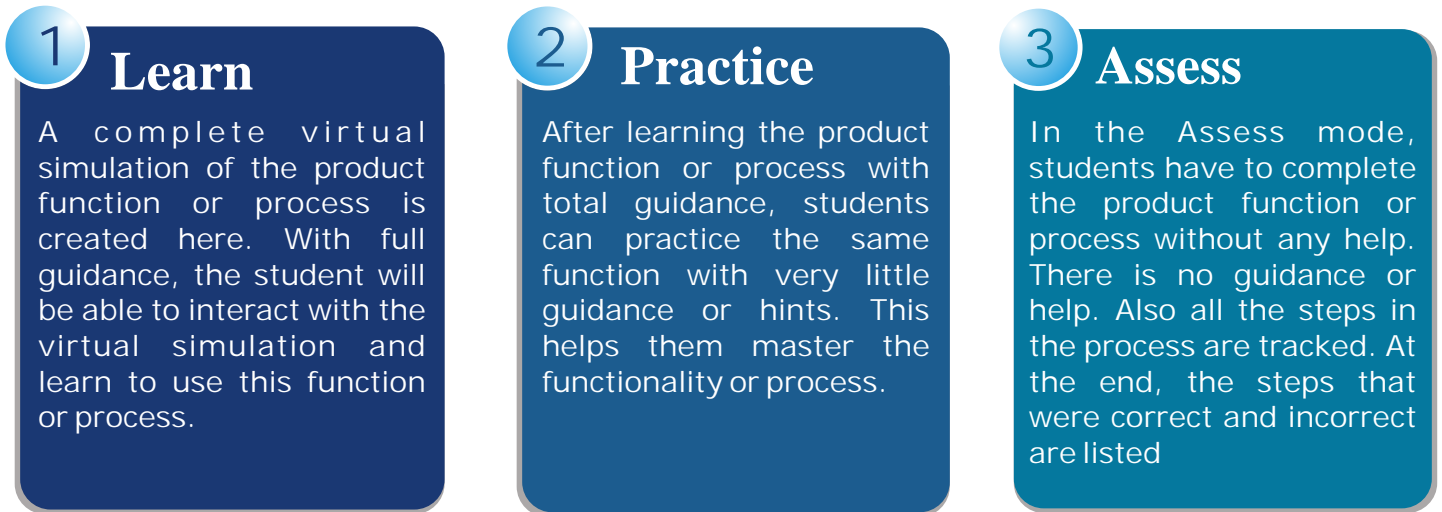

The Most Comprehensive and Complete Learning Method

STAM on account of its extensive experience with Fortune 500 clients has understood and appreciated the need for a Practice Section in the learning solution. A Practice Section is treated as a bridge between Learning and Assessment. Under the Practice Section, the user will undergo an exercise without any guidance in terms of instructions and or audio support. In case of an error committed by the user, the same will be communicated to him by means of an onscreen alert. The user has the option of revisiting the course and learning the concept. The objective of the Practice section is to ensure a better learning and improved assessment results.

Key Highlights of Triple Play

- 
- Improved Learning Experience
 - Better Learning Outcomes
 - Intermediary Practice Section to vet the learnt concepts
 - Hands on experience to the end user
 - Magnified assessment results
 - Courseware development as per STAM proven SINC Development